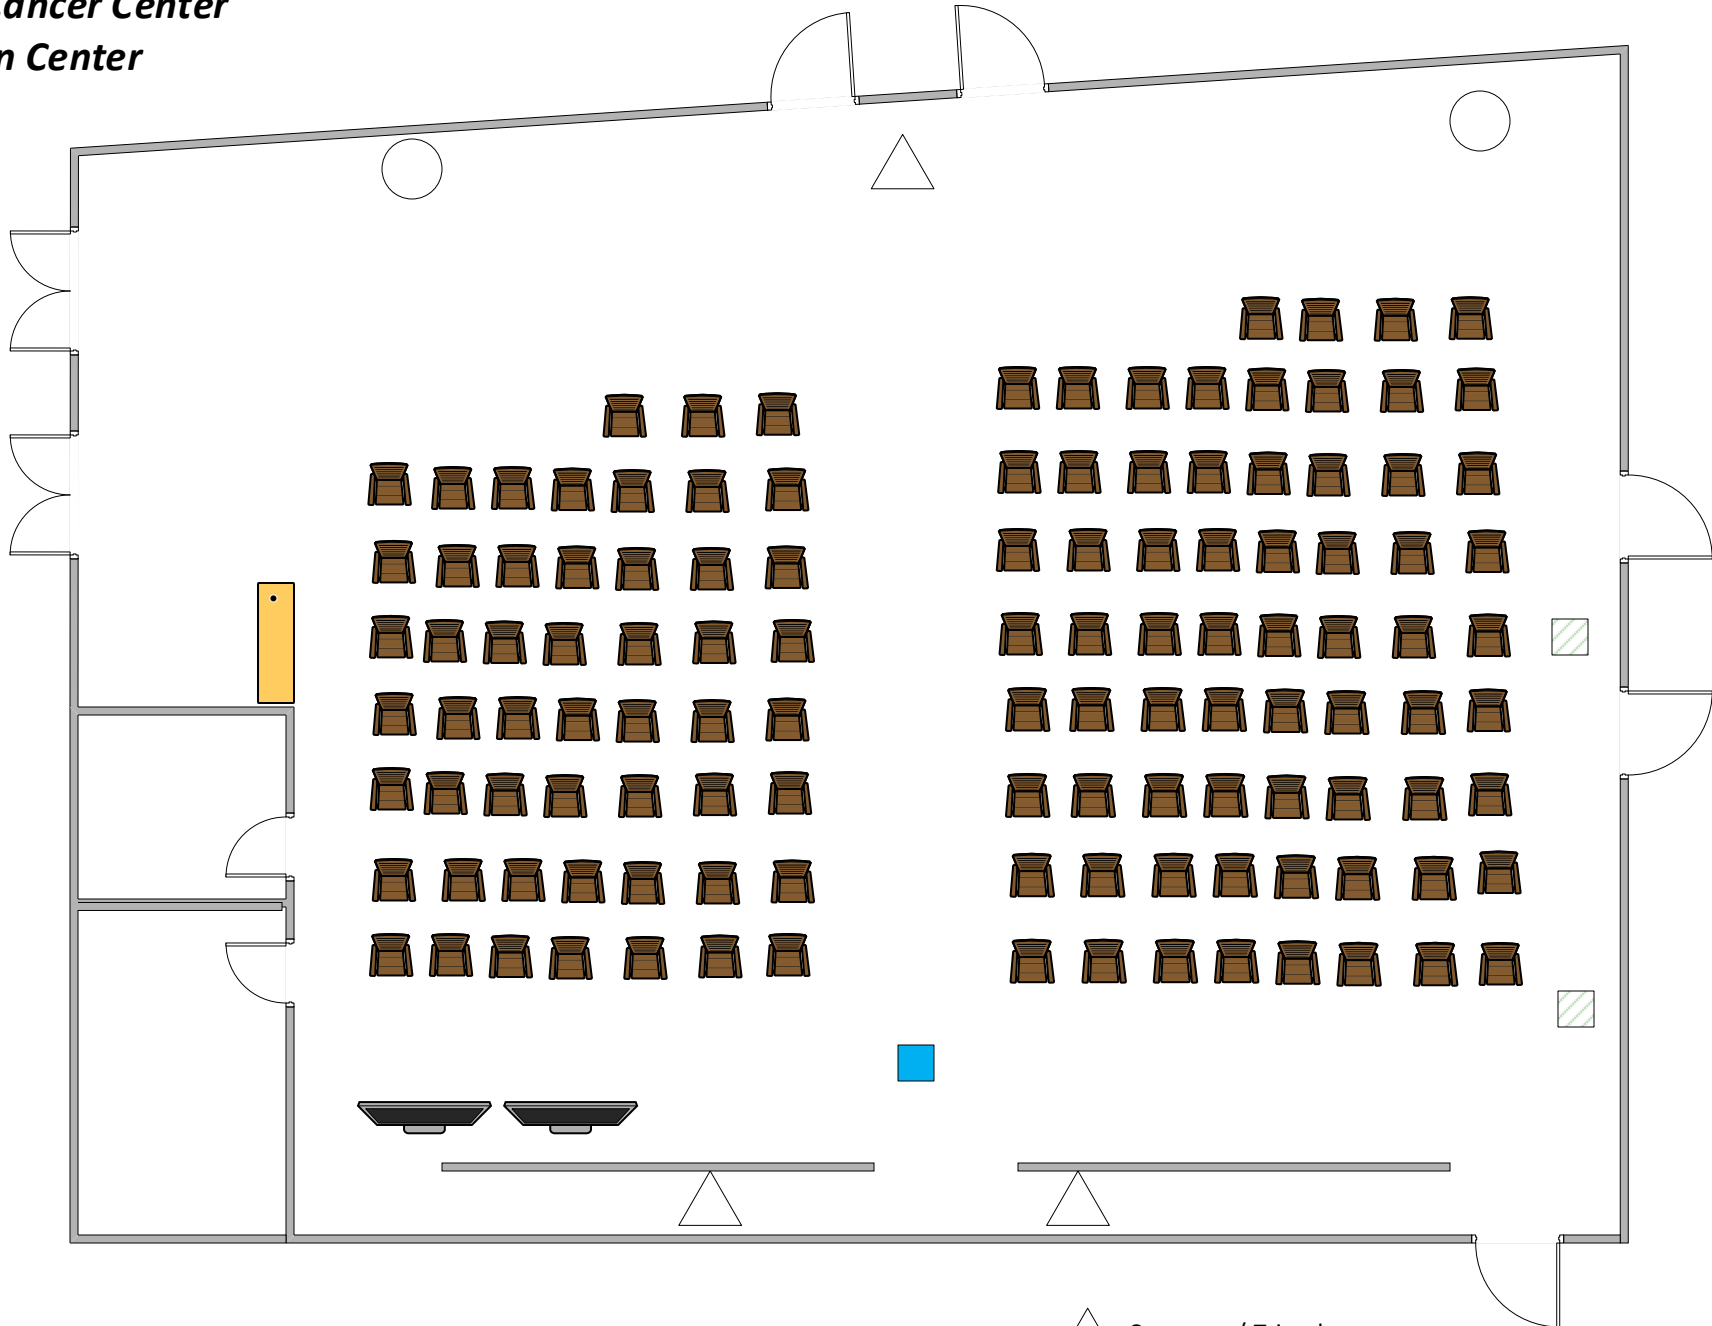

**University Cancer Center  
Sullivan Center**

**120 Chairs No Tables**

- △ Camera w/ Tripod
- ▬ TV Monitor